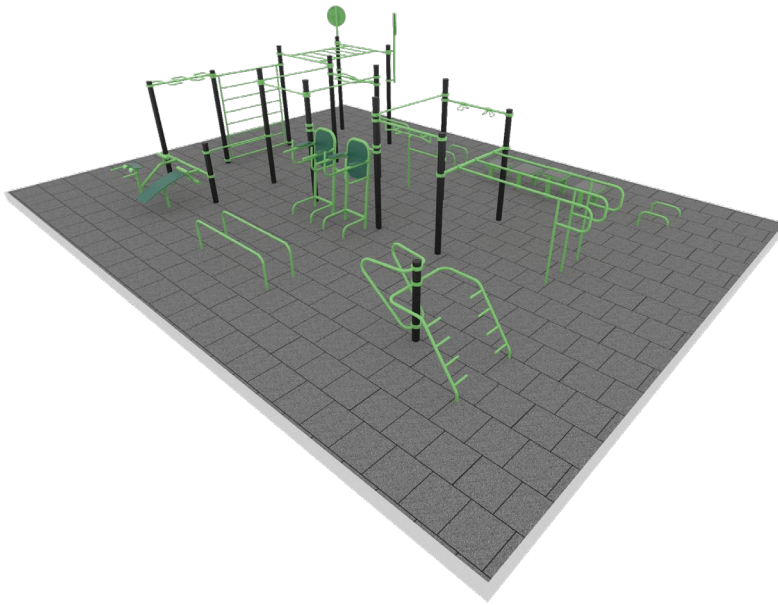

48 person

Fall height

HIC: 1,6m

ELEMENTS

- ◆ PUSH UP ELEMENT
- ◆ STEPPER
- ◆ PARALLEL BARS
- ◆ LOW PARALLEL BAR
- ◆ STRAIGHT PULL-UP BAR
- ◆ WALL BARS
- ◆ LOW PULL-UP AND DIP BAR
- ◆ HORIZONTAL WAVE PULL UP BAR
- ◆ COMBINED PULL-UP BAR
- ◆ MULTIFUNCTIONAL PULL-UP BAR
- ◆ AB TRAINER
- ◆ DOUBLE MULTIFUNCTIONAL TRAINER
- ◆ NARROW PULL-UP BAR
- ◆ MONKEY RACK
- ◆ BACK TRAINER
- ◆ DIP BAR
- ◆ Z-DIP BAR
- ◆ PUSH UP ELEMENTS

BESTRONG

BESTRONG

LARGE 130 FITNESS PARK

Park size

13m x 10m

Total area

130m²

Equipments