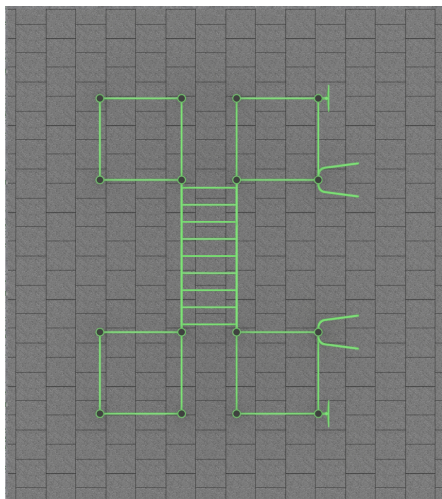

Users

26 person

Fall height

HIC: 1,5m

ELEMENTS

- ◆ **DIP BAR**
- ◆ **MEDICINE BALL TARGET**
- ◆ **HORIZONTAL LADDER**
- ◆ **STRAIGHT PULL-UP BAR**

BESTRONG

MEDIUM 70 FITNESS PARK