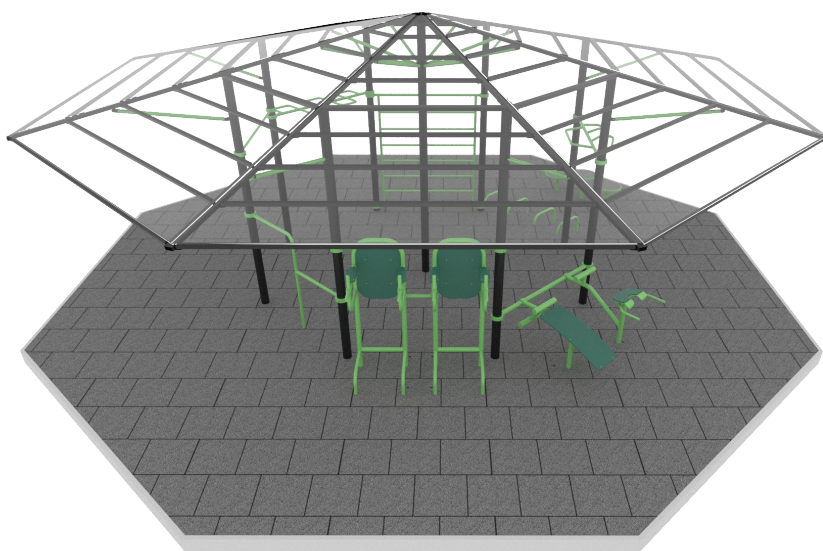

Users

32 person

Fall height

HIC: 1,6m

ELEMENTS

- ◆ **HORIZONTAL WAVE PULL UP BAR**
- ◆ **PUSH UP ELEMENT**
- ◆ **BACK AND AB TRAINER**
- ◆ **MULTIFUNCTIONAL PULL-UP BAR**
- ◆ **COMBINED PULL-UP BAR**
- ◆ **STEPPER**
- ◆ **STRAIGHT PULL-UP BAR**
- ◆ **THREE-ELEMENT PARALLEL BARS**
- ◆ **DOUBLE MULTIFUNCTIONAL TRAINER**

BESTRONG

LARGE 90 FITNESS PARK

Park size

 10,38m x 10,38m

Total area

 90m²

Equipments

 9