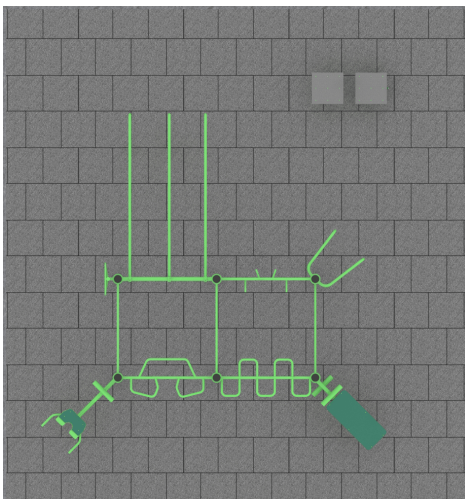

BESTRONG

MEDIUM 52 FITNESS PARK

Park size

Total area

Equipments

Users

Fall height

ELEMENTS

- ◆ COMBINED PULL-UP BAR
- ◆ STRAIGHT PULL-UP BAR
- ◆ AB TRAINER
- ◆ BACK TRAINER
- ◆ MEDICINE BALL TARGET
- ◆ MULTIFUNCTIONAL PULL-UP BAR
- ◆ STEPPER
- ◆ THREE-ELEMENT PARALLEL BARS
- ◆ DIP BAR
- ◆ HORIZONTAL WAVE PULL UP BAR