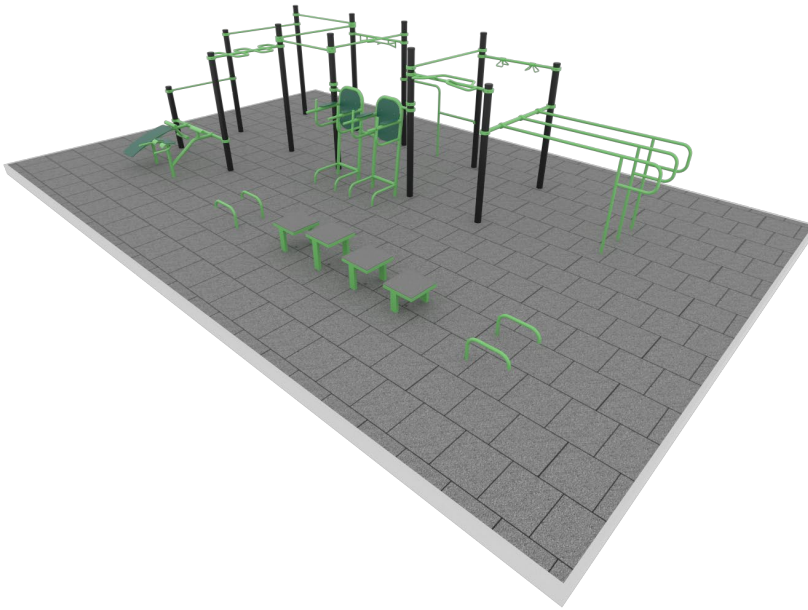

16

Users

50 person

Fall height

HIC: 2,1m

ELEMENTS

- ◆ COMBINED PULL-UP BAR
- ◆ WALL BARS
- ◆ PUSH UP ELEMENTS
- ◆ BACK AND AB TRAINER
- ◆ STRAIGHT PULL-UP BAR
- ◆ MULTIFUNCTIONAL PULL-UP BAR
- ◆ STEPPER
- ◆ DOUBLE MULTIFUNCTIONAL TRAINER
- ◆ THREE-ELEMENT PARALLEL BARS
- ◆ NARROW PULL-UP BAR
- ◆ MEDICINE BALL TARGET
- ◆ DIP BAR
- ◆ Z-DIP BAR
- ◆ LOW PARALLEL BAR
- ◆ STREET WORKOUT LADDER
- ◆ HORIZONTAL WAVE PULL UP BAR

BESTRONG

LARGE 100 FITNESS PARK

Park size

12,5m x 8m

Total area

100m²

Equipments

11