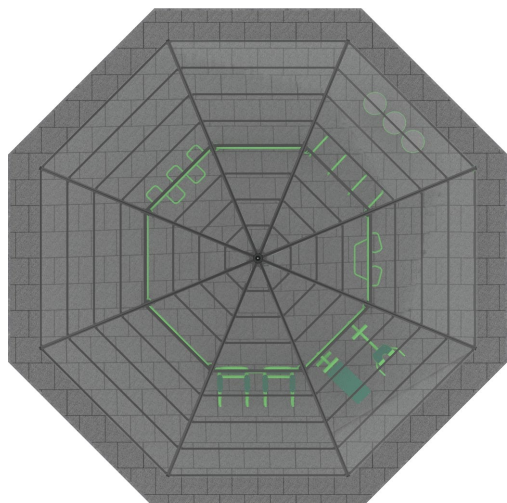

ELEMENTS

- HORIZONTAL WAVE PULL UP BAR
- PUSH UP ELEMENT
- BACK AND AB TRAINER
- MULTIFUNCTIONAL PULL-UP BAR
- COMBINED PULL-UP BAR
- STEPPER
- STRAIGHT PULL-UP BAR
- DOUBLE MULTIFUNCTIONAL TRAINER
- WALL BARS