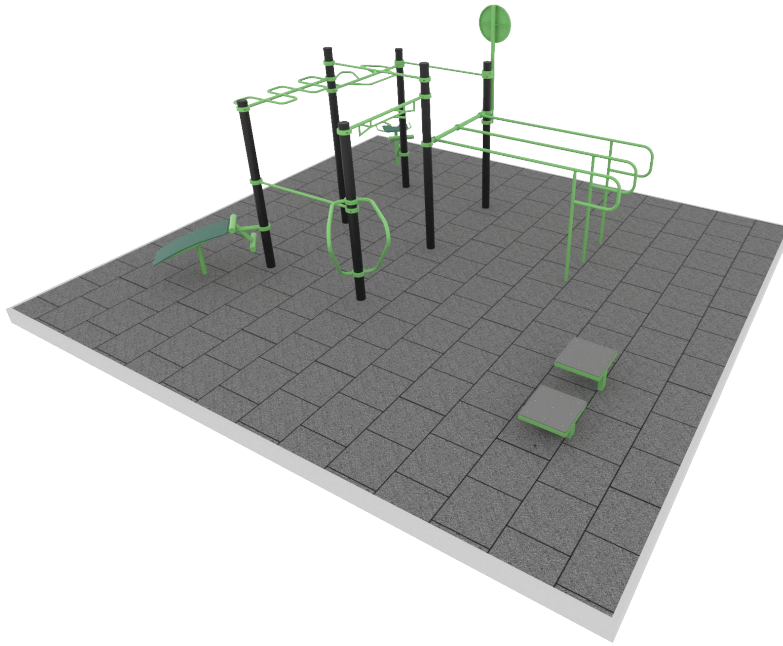

Fall height

HIC: 1,6m

ELEMENTS

- ◆ **DOUBLE MULTIFUNCTIONAL TRAINER**
- ◆ **COMBINED PULL-UP BAR**
- ◆ **PUSH UP ELEMENT**
- ◆ **STEPPER**
- ◆ **BACK AND AB TRAINER**
- ◆ **MAXIMUM LADDER**
- ◆ **STRAIGHT PULL-UP BAR**

BESTRONG

MEDIUM 52 FITNESS PARK

Park size

Total area

Equipments

Users

Fall height

ELEMENTS

- ◆ COMBINED PULL-UP BAR
- ◆ STRAIGHT PULL-UP BAR
- ◆ AB TRAINER
- ◆ BACK TRAINER
- ◆ MEDICINE BALL TARGET
- ◆ MULTIFUNCTIONAL PULL-UP BAR
- ◆ STEPPER
- ◆ THREE-ELEMENT PARALLEL BARS
- ◆ DIP BAR
- ◆ HORIZONTAL WAVE PULL UP BAR