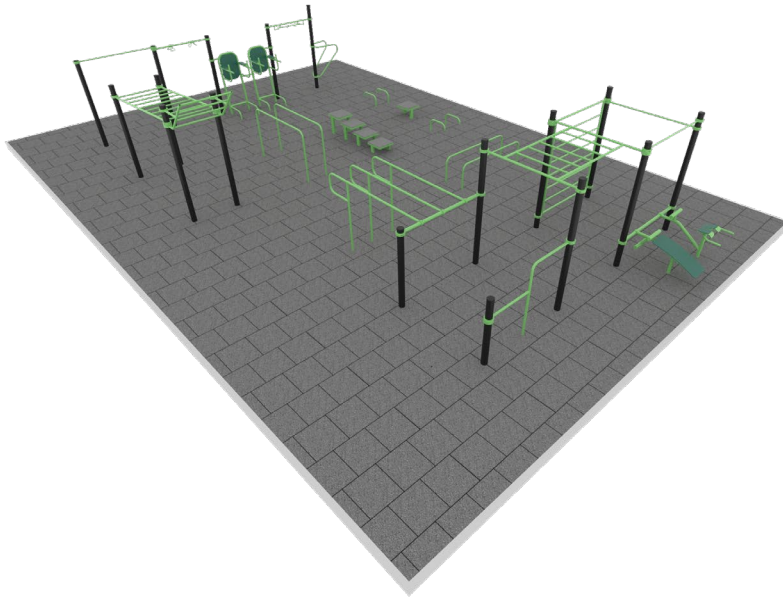

BESTRONG

EXTRA LARGE 176 B FITNESS PARK

Park size

Total area

Equipments

Users

Fall height