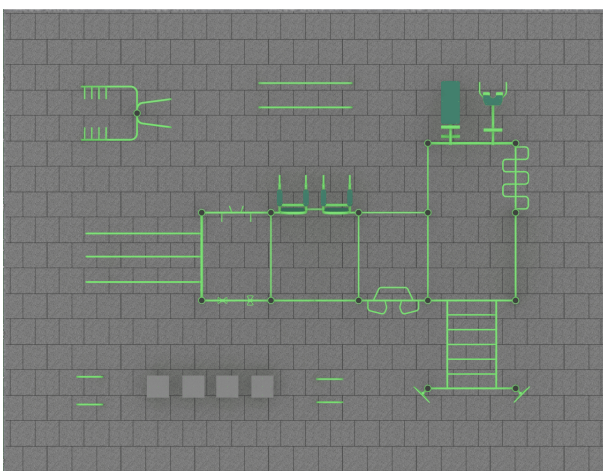

16

Users

50 person

Fall height

HIC: 2,1m

ELEMENTS

- ◆ COMBINED PULL-UP BAR
- ◆ WALL BARS
- ◆ PUSH UP ELEMENTS
- ◆ BACK AND AB TRAINER
- ◆ STRAIGHT PULL-UP BAR
- ◆ MULTIFUNCTIONAL PULL-UP BAR
- ◆ STEPPER
- ◆ DOUBLE MULTIFUNCTIONAL TRAINER
- ◆ THREE-ELEMENT PARALLEL BARS
- ◆ NARROW PULL-UP BAR
- ◆ MEDICINE BALL TARGET
- ◆ DIP BAR
- ◆ Z-DIP BAR
- ◆ LOW PARALLEL BAR
- ◆ STREET WORKOUT LADDER
- ◆ HORIZONTAL WAVE PULL UP BAR