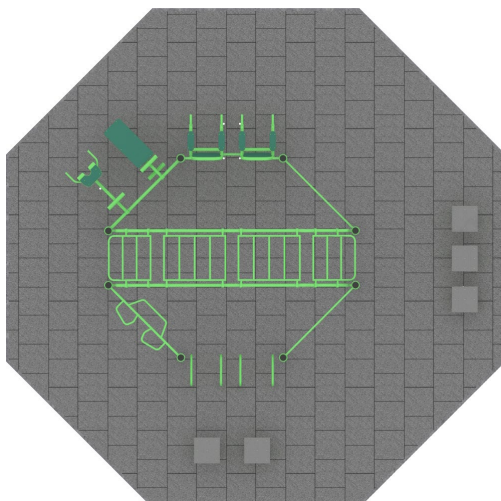

Fall height

HIC: 1,6m

ELEMENTS

- ◆ **DOUBLE MULTIFUNCTIONAL TRAINER**
- ◆ **COMBINED PULL-UP BAR**
- ◆ **PUSH UP ELEMENT**
- ◆ **STEPPER**
- ◆ **BACK AND AB TRAINER**
- ◆ **MAXIMUM LADDER**
- ◆ **STRAIGHT PULL-UP BAR**