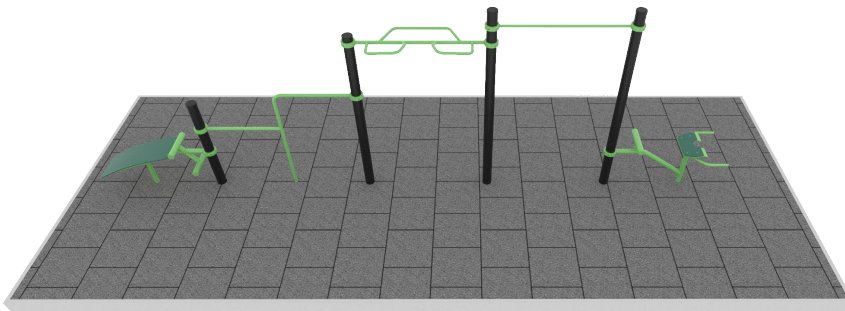

BESTRONG

MEDIUM 42 FITNESS PARK

Park size

11m x 3,75m

Total area

42m²

Equipments

5

Users

10 person

Fall height

HIC: 1,5m