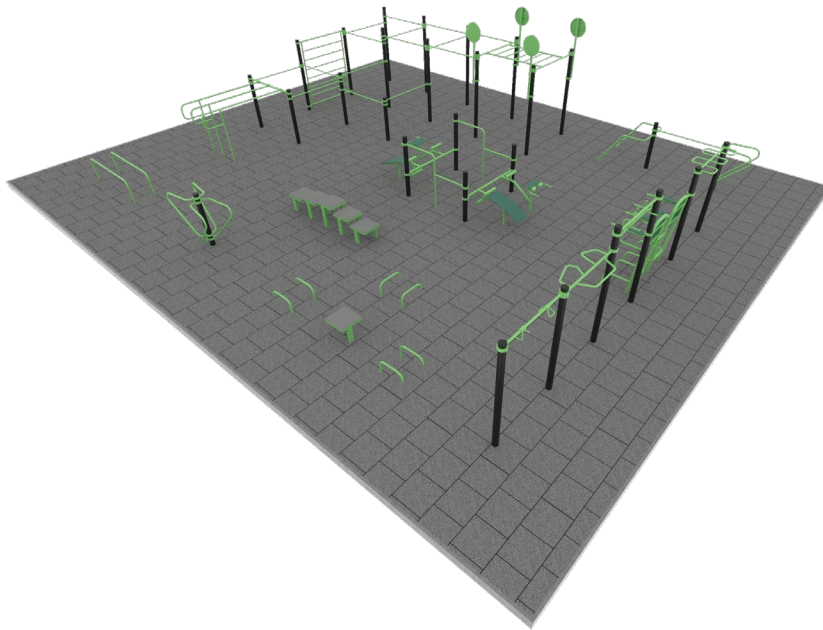

BESTRONG

EXTRA LARGE 238 FITNESS PARK

Park size

17m x 14m

Total area

238m²

Equipments

17

Users

90 person

Fall height

HIC: 2,1m