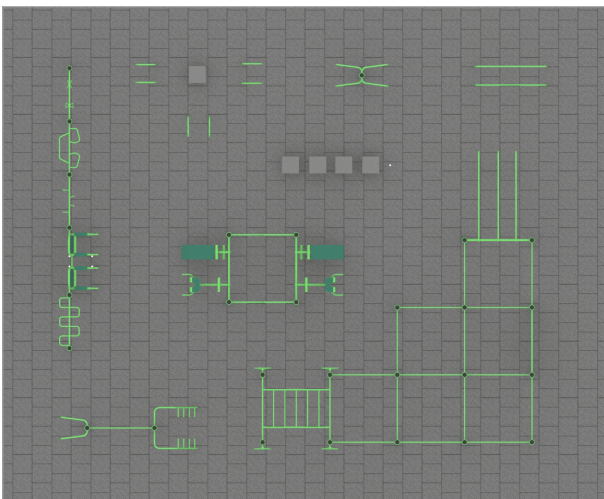

Users

90 person

Fall height

HIC: 2,1m

ELEMENTS

- ◆ WALL BARS
- ◆ PUSH UP ELEMENTS
- ◆ STRAIGHT PULL-UP BAR
- ◆ MULTIFUNCTIONAL PULL-UP BAR
- ◆ STEPPER
- ◆ DOUBLE MULTIFUNCTIONAL TRAINER
- ◆ THREE-ELEMENT PARALLEL BARS
- ◆ NARROW PULL-UP BAR
- ◆ Z-DIP BAR
- ◆ DIP BAR
- ◆ MEDICINE BALL TARGET
- ◆ LOW PARALLEL BAR
- ◆ LOW PULL-UP AND DIP BAR
- ◆ BACK AND AB TRAINER
- ◆ COMBINED PULL-UP BAR
- ◆ HORIZONTAL WAVE PULL UP BAR
- ◆ STREET WORKOUT LADDER