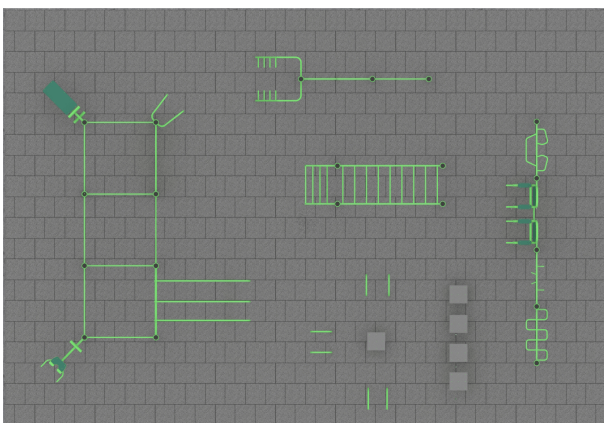

Users

90 person

Fall height

HIC: 2,1m

ELEMENTS

- ◆ WALL BARS
- ◆ PUSH UP ELEMENTS
- ◆ STRAIGHT PULL-UP BAR
- ◆ MULTIFUNCTIONAL PULL-UP BAR
- ◆ STEPPER
- ◆ DOUBLE MULTIFUNCTIONAL TRAINER
- ◆ THREE-ELEMENT PARALLEL BARS
- ◆ NARROW PULL-UP BAR
- ◆ Z-DIP BAR
- ◆ DIP BAR
- ◆ MEDICINE BALL TARGET
- ◆ LOW PARALLEL BAR
- ◆ LOW PULL-UP AND DIP BAR
- ◆ BACK AND AB TRAINER
- ◆ COMBINED PULL-UP BAR
- ◆ HORIZONTAL WAVE PULL UP BAR
- ◆ STREET WORKOUT LADDER

- ◆ WALL BARS
- ◆ PUSH UP ELEMENTS
- ◆ STRAIGHT PULL-UP BAR
- ◆ MULTIFUNCTIONAL PULL-UP BAR
- ◆ STEPPER
- ◆ DOUBLE MULTIFUNCTIONAL TRAINER
- ◆ THREE-ELEMENT PARALLEL BARS
- ◆ NARROW PULL-UP BAR
- ◆ DIP BAR
- ◆ STREET WORKOUT LADDER
- ◆ MONKEY RACK
- ◆ LOW PARALLEL BAR
- ◆ HORIZONTAL LADDER
- ◆ PRACTICING PARALLEL BARS
- ◆ LOW PULL UP AND DIP BAR