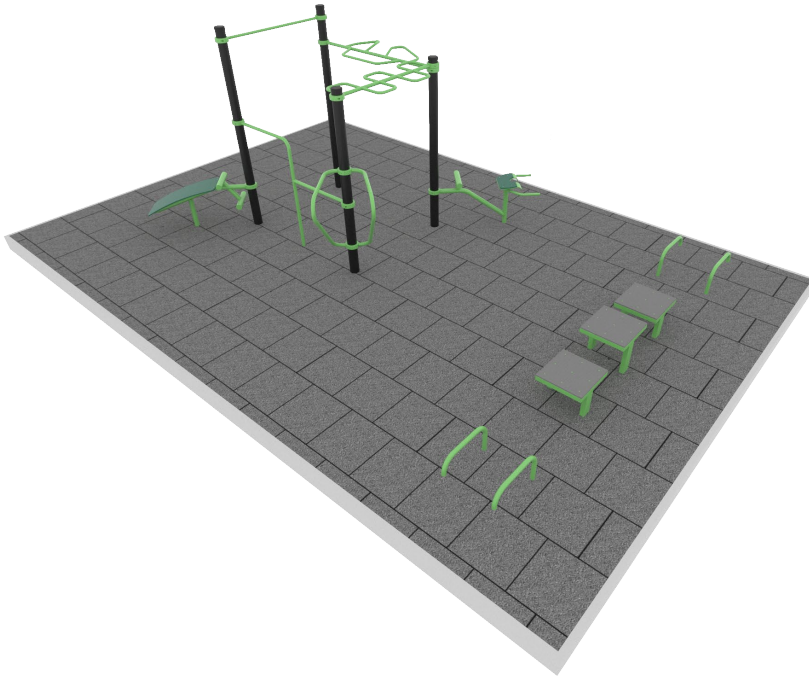

Users

10 person

Fall height

HIC: 1,5m

ELEMENTS

- ◆ **MULTIFUNCTIONAL TRAINER**
- ◆ **PUSH UP ELEMENT**
- ◆ **AB TRAINER**
- ◆ **COMBINED PULL-UP BAR**
- ◆ **BACK TRAINER**

BESTRONG

MEDIUM 49 FITNESS PARK