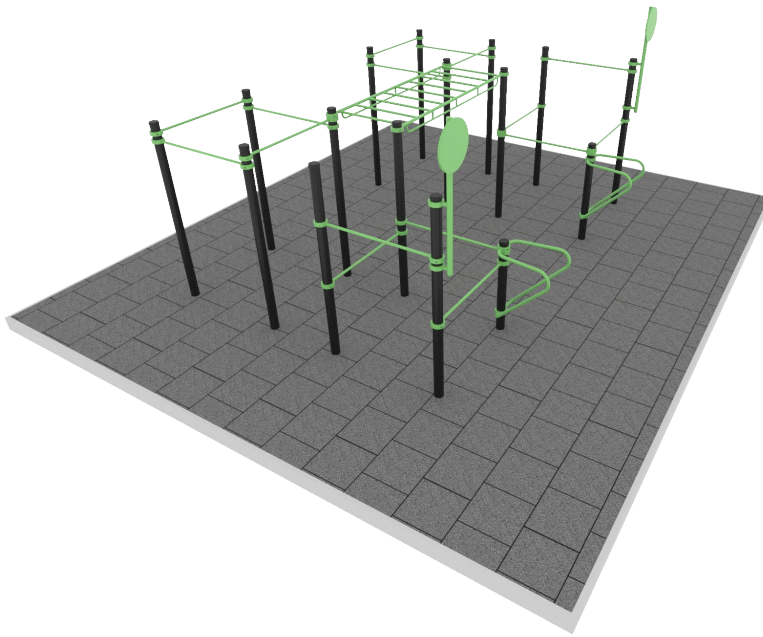

BESTRONG

MEDIUM 72 FITNESS PARK

Park size

8m x 9m

Total area

72m²

Equipments

4

Users

26 person

Fall height

HIC: 1,5m