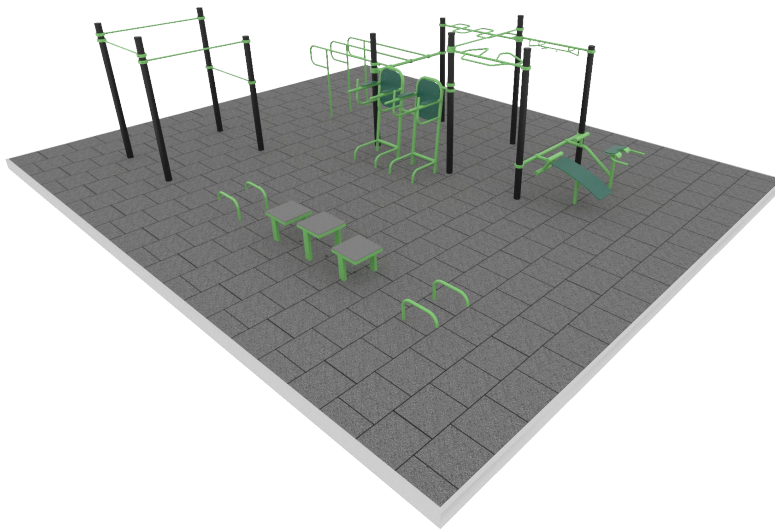

Users

44 person

Fall height

HIC: 1,6m

ELEMENTS

- ◆ **COMBINED PULL-UP BAR**
- ◆ **PUSH UP ELEMENT**
- ◆ **BACK AND AB TRAINER**
- ◆ **STRAIGHT PULL-UP BAR**
- ◆ **MULTIFUNCTIONAL PULL-UP BAR**
- ◆ **STEPPER**
- ◆ **DOUBLE MULTIFUNCTIONAL TRAINER**
- ◆ **THREE-ELEMENT PARALLEL BARS**
- ◆ **HORIZONTAL WAVE PULL UP BAR**
- ◆ **NARROW PULL-UP BAR**
- ◆ **LOW PULL-UP AND DIP BAR**

BESTRONG

LARGE 99 FITNESS PARK

Park size

11m x 9m

Total area

99m²

Equipments

9