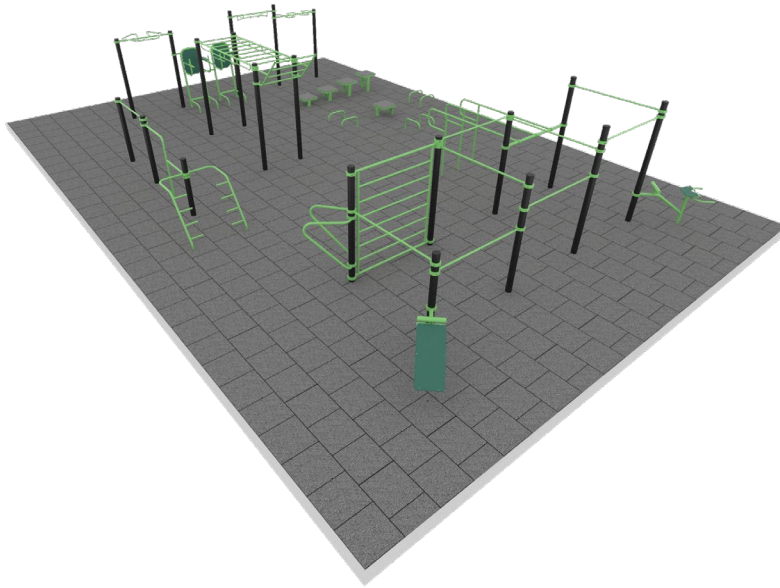

Users

90 person

Fall height

HIC: 2,1m

ELEMENTS

- ◆ WALL BARS
- ◆ PUSH UP ELEMENTS
- ◆ STRAIGHT PULL-UP BAR
- ◆ MULTIFUNCTIONAL PULL-UP BAR
- ◆ STEPPER
- ◆ DOUBLE MULTIFUNCTIONAL TRAINER
- ◆ THREE-ELEMENT PARALLEL BARS
- ◆ NARROW PULL-UP BAR
- ◆ Z-DIP BAR
- ◆ DIP BAR
- ◆ MEDICINE BALL TARGET
- ◆ LOW PARALLEL BAR
- ◆ LOW PULL-UP AND DIP BAR
- ◆ BACK AND AB TRAINER
- ◆ COMBINED PULL-UP BAR
- ◆ HORIZONTAL WAVE PULL UP BAR
- ◆ STREET WORKOUT LADDER

BESTRONG

EXTRA LARGE 176 A FITNESS PARK

Park size

Total area

Equipments

Users

Fall height

ELEMENTS

- ◆ WALL BARS
- ◆ PUSH UP ELEMENTS
- ◆ STRAIGHT PULL-UP BAR
- ◆ MULTIFUNCTIONAL PULL-UP BAR
- ◆ STEPPER
- ◆ DOUBLE MULTIFUNCTIONAL TRAINER
- ◆ THREE-ELEMENT PARALLEL BARS
- ◆ NARROW PULL-UP BAR
- ◆ DIP BAR
- ◆ STREET WORKOUT LADDER
- ◆ MONKEY RACK
- ◆ LOW PARALLEL BAR
- ◆ HORIZONTAL LADDER
- ◆ PRACTICING PARALLEL BARS
- ◆ LOW PULL UP AND DIP BAR