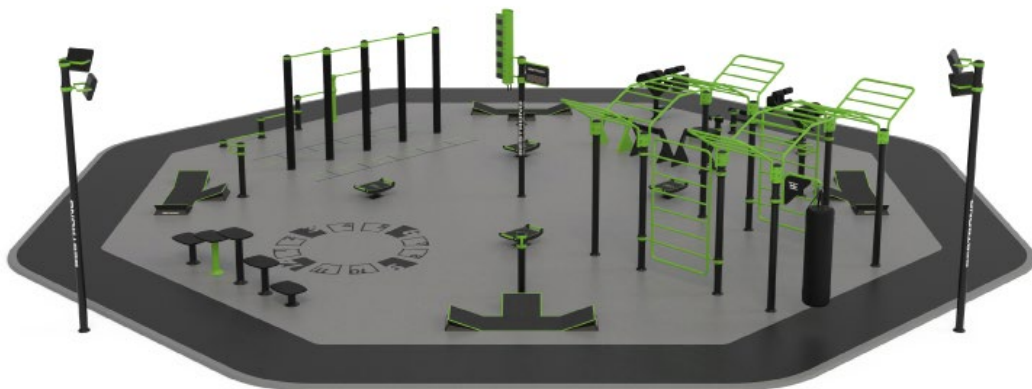

BESTRONG

BESTRONG SOCCER FITNESS PARK

The BeStrong Soccer Training Park has been designed with full understanding of the physical demand of youth and professional players and the risk factors related to injury.

The Park provides users of any age or ability the potential to develop their general fitness, their soccer specific strength and their physical resilience which reduces the risk of injury.

We can manufacture custom designs in any shape, size or configuration, club colors and club logos can be added.

The BeStrong Soccer Fitness Park has been manufactured from high quality materials and it is resilient to all the weather conditions.