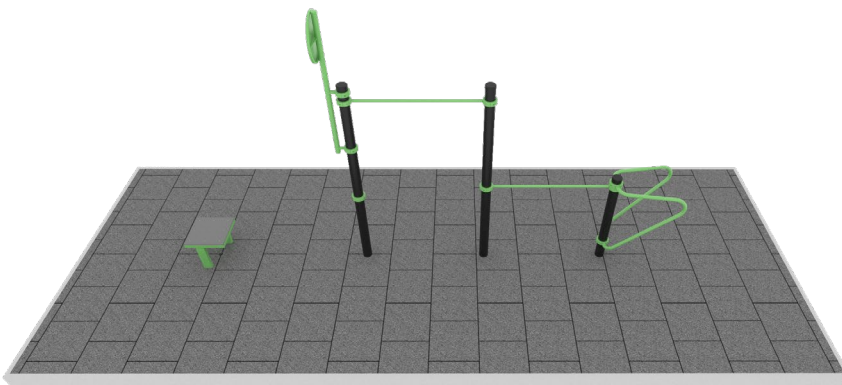

Users

10 person

Fall height

HIC: 1,5m

ELEMENTS

- ◆ **STRAIGHT PULL-UP BAR**
- ◆ **LOW PULL-UP AND DIP BAR**
- ◆ **BACK TRAINER**
- ◆ **COMBINED PULL-UP BAR**
- ◆ **AB TRAINER**

BESTRONG

SMALL 32 FITNESS PARK