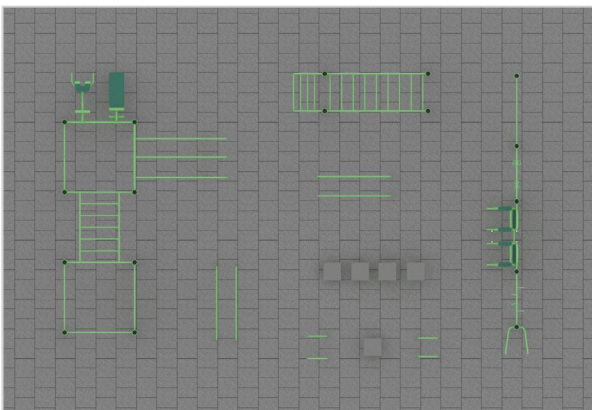

- ◆ WALL BARS
- ◆ PUSH UP ELEMENTS
- ◆ STRAIGHT PULL-UP BAR
- ◆ MULTIFUNCTIONAL PULL-UP BAR
- ◆ STEPPER
- ◆ DOUBLE MULTIFUNCTIONAL TRAINER
- ◆ THREE-ELEMENT PARALLEL BARS
- ◆ NARROW PULL-UP BAR
- ◆ DIP BAR
- ◆ STREET WORKOUT LADDER
- ◆ MONKEY RACK
- ◆ LOW PARALLEL BAR
- ◆ HORIZONTAL LADDER
- ◆ PRACTICING PARALLEL BARS
- ◆ LOW PULL UP AND DIP BAR

BESTRONG

EXTRA LARGE 176 B FITNESS PARK

Park size

Total area

Equipments

Users

Fall height

ELEMENTS

- ◆ WALL BARS
- ◆ PUSH UP ELEMENTS
- ◆ STRAIGHT PULL-UP BAR
- ◆ MULTIFUNCTIONAL PULL-UP BAR
- ◆ STEPPER
- ◆ DOUBLE MULTIFUNCTIONAL TRAINER
- ◆ THREE-ELEMENT PARALLEL BARS
- ◆ NARROW PULL-UP BAR
- ◆ DIP BAR
- ◆ STREET WORKOUT LADDER
- ◆ MONKEY RACK
- ◆ LOW PARALEL BAR
- ◆ HORIZONTAL LADDER
- ◆ PRACTICING PARALLEL BARS
- ◆ LOW PULL-UP AND DIP BAR