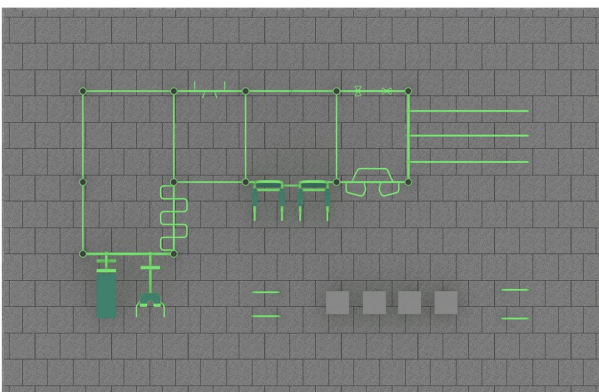

Users

44 person

Fall height

HIC: 1,6m

ELEMENTS

- ◆ **COMBINED PULL-UP BAR**
- ◆ **PUSH UP ELEMENT**
- ◆ **BACK AND AB TRAINER**
- ◆ **STRAIGHT PULL-UP BAR**
- ◆ **MULTIFUNCTIONAL PULL-UP BAR**
- ◆ **STEPPER**
- ◆ **DOUBLE MULTIFUNCTIONAL TRAINER**
- ◆ **THREE-ELEMENT PARALLEL BARS**
- ◆ **HORIZONTAL WAVE PULL UP BAR**
- ◆ **NARROW PULL-UP BAR**
- ◆ **LOW PULL-UP AND DIP BAR**

BESTRONG

LARGE 99 FITNESS PARK

Park size

11m x 9m

Total area

99m²

Equipments

9