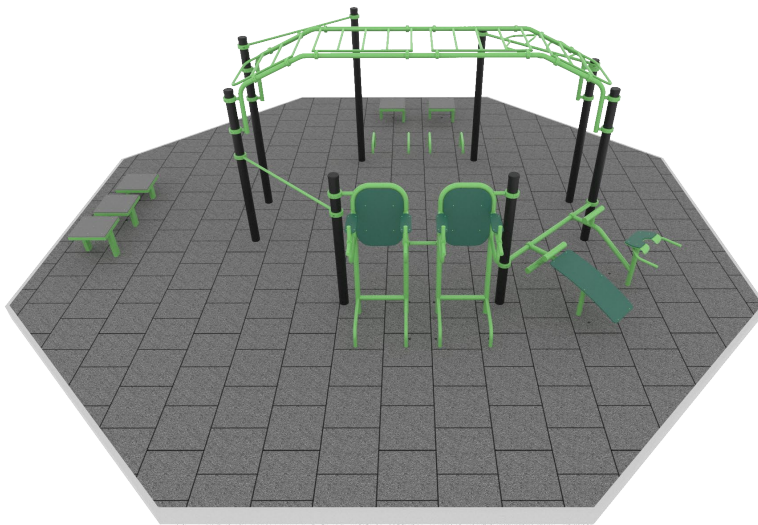

Users

26 person

Fall height

HIC: 1,5m

ELEMENTS

- ◆ **DIP BAR**
- ◆ **MEDICINE BALL TARGET**
- ◆ **HORIZONTAL LADDER**
- ◆ **STRAIGHT PULL-UP BAR**

BESTRONG

MEDIUM 70 FITNESS PARK