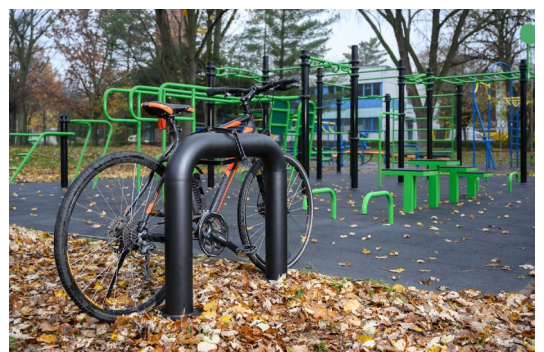

ADD-ONS

We offer adds-on for the Park as an additional option, manufactured with the same highest quality columns, rings and design.

Our aim is to provide the best quality and added value products. Therefore, in the near future we will enlarge our portfolio with more street furniture and sport/fitness equipment to be able to serve the needs of the outdoor market.

Our street furniture includes: Trash bin, Bike racks, Benches.