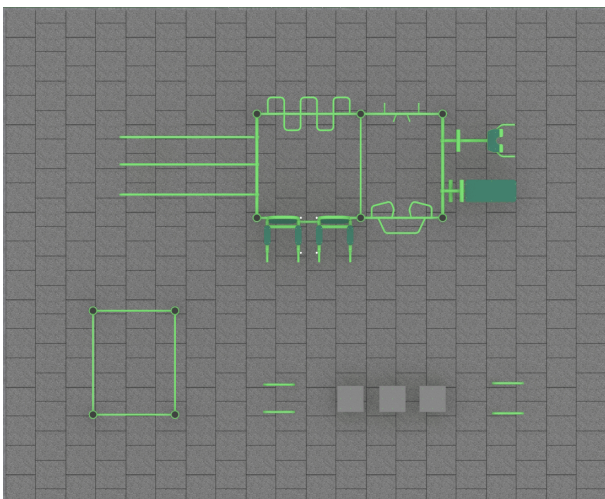

Users

32 person

Fall height

HIC: 1,6m

ELEMENTS

- ◆ **HORIZONTAL WAVE PULL UP BAR**
- ◆ **PUSH UP ELEMENT**
- ◆ **BACK AND AB TRAINER**
- ◆ **MULTIFUNCTIONAL PULL-UP BAR**
- ◆ **COMBINED PULL-UP BAR**
- ◆ **STEPPER**
- ◆ **STRAIGHT PULL-UP BAR**
- ◆ **THREE-ELEMENT PARALLEL BARS**
- ◆ **DOUBLE MULTIFUNCTIONAL TRAINER**