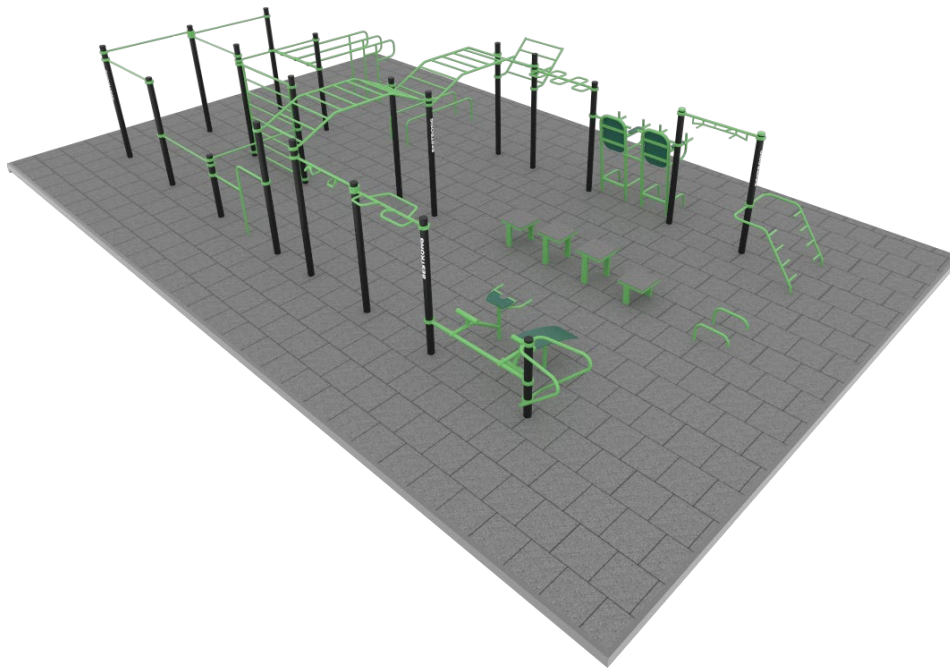

EXTRA LARGE 160 FITNESS PARK

Park size

10m x 16m

Total area

160m²

Equipments

18

Users

48 person

Fall height

HIC: 1,6m

ELEMENTS