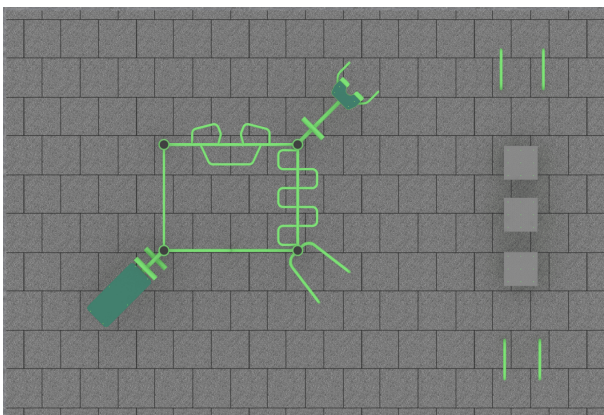

Fall height

HIC: 1,5m

ELEMENTS

- ◆ STRAIGHT PULL-UP BAR
- ◆ LOW PULL-UP AND DIP BAR
- ◆ BACK TRAINER
- ◆ AB TRAINER
- ◆ COMBINED PULL-UP BAR
- ◆ PUSH UP ELEMENT
- ◆ DIP BAR
- ◆ HORIZONTAL WAVE PULL UP BAR
- ◆ STEPPER